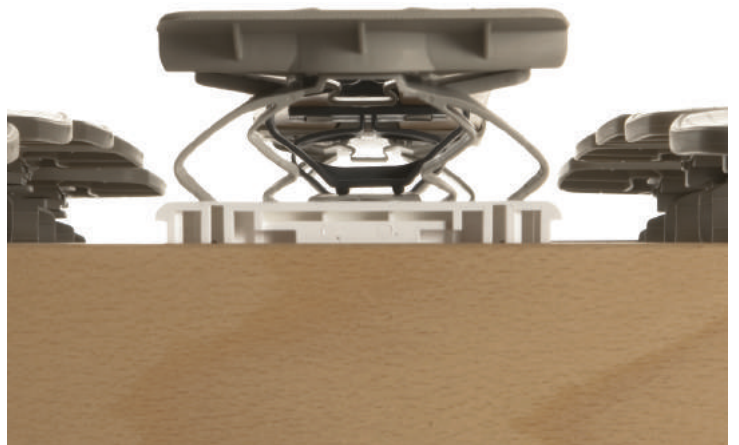

lumbar regulator

The couple of slats of the lumbar zone can be raised into five different heights according to the physiological curvature of the user's spine. That grants a personalized support thanks to a special mechanical stop that locks slats in the desired position. The sliders of the central slats increase or decrease the flexibility of lower-back zone.