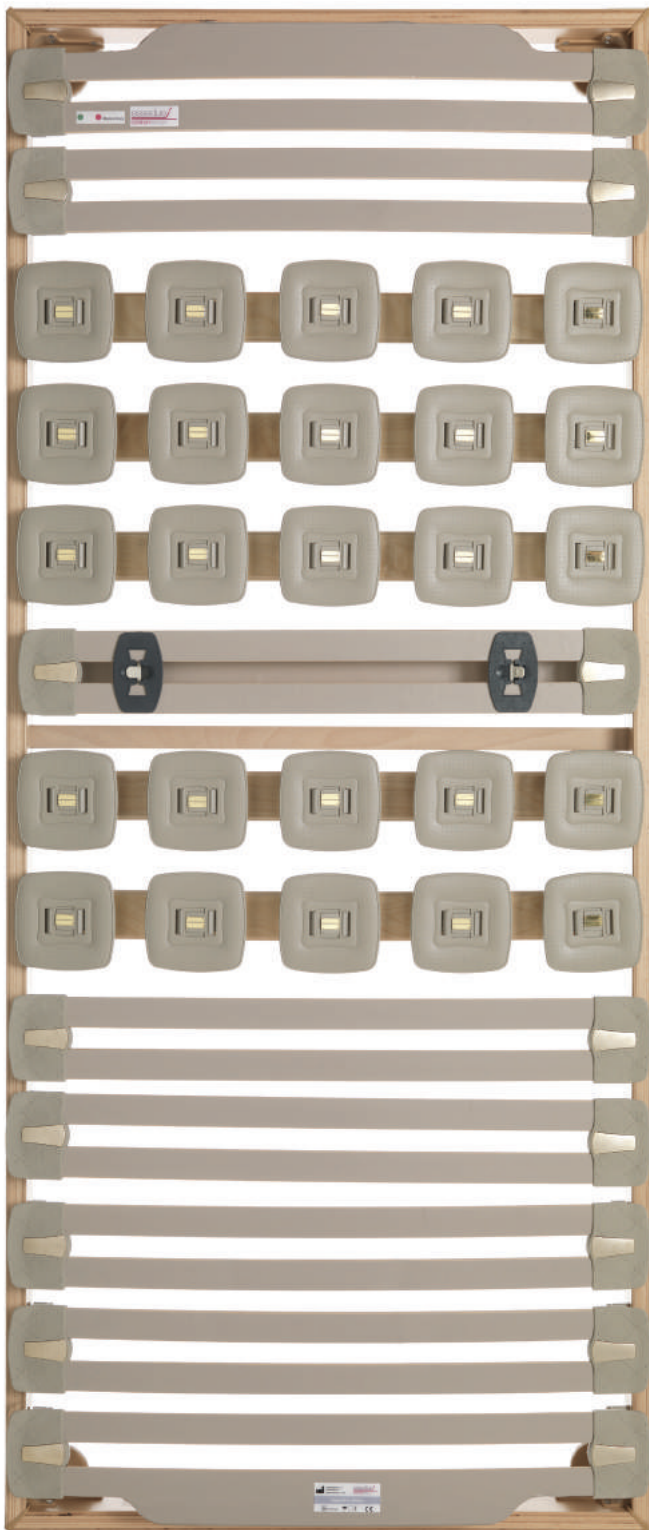

*Hidden by a panel with four false-doors, Vertigo contains a double bed-base that ensures the best comfort also in this kind of living solution.
The opening is amortised for safety.
Available depths; 36,2 - 42,6 - 58,6 cm.
Mattress of standard size.*

lumbar regulator

The couple of slats of the lumbar zone can be raised into five different heights according to the physiological curvature of the user's spine. That grants a personalized support thanks to a special mechanical stop that locks slats in the desired position. The sliders of the central slats increase or decrease the flexibility of lower-back zone.

plate system

The TPE-E plate element is underformable and it can be individually regulated into three different rigidity levels through a central switch.

motors

Motor Young with bluetooth technology that permits to move the bed-base thanks to a smartphone or a tablet, through a free app.