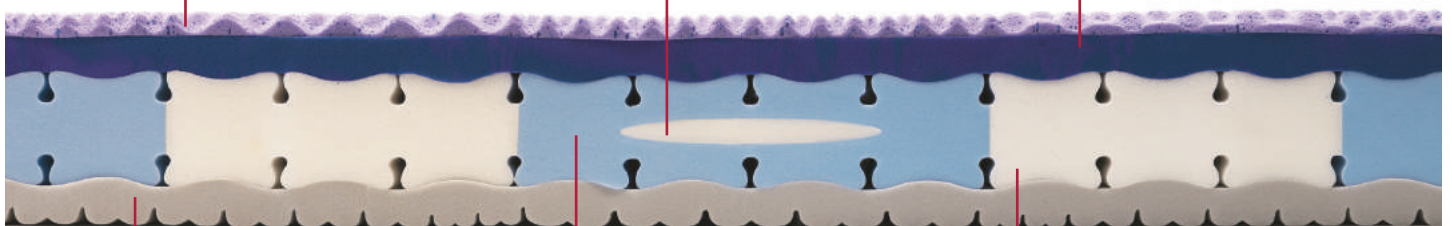

lumbar regulator

The couple of slats of the lumbar zone can be raised into five different heights according to the physiological curvature of the user's spine. That grants a personalized support thanks to a special mechanical stop that locks slats in the desired position. The sliders of the central slats increase or decrease the flexibility of lower-back zone.

plate system

The TPE-E plate element is underformable and it can be individually regulated into three different rigidity levels through a central switch.

motors

Motor Young with bluetooth technology that permits to move the bed-base thanks to a smartphone or a tablet, through a free app.

bed system - mattresses

Memory gel d. 50
Ashlar processing
Height 2 cm
Carrying capacity 1,6 kpa

Support element in open cell,
water-foamed d. 40 polyurethan
Carrying 3,8 kpa

High brethability memory
foam d. 52
Wave shaping
Height 4 cm
Carrying capacity 1,8 kpa